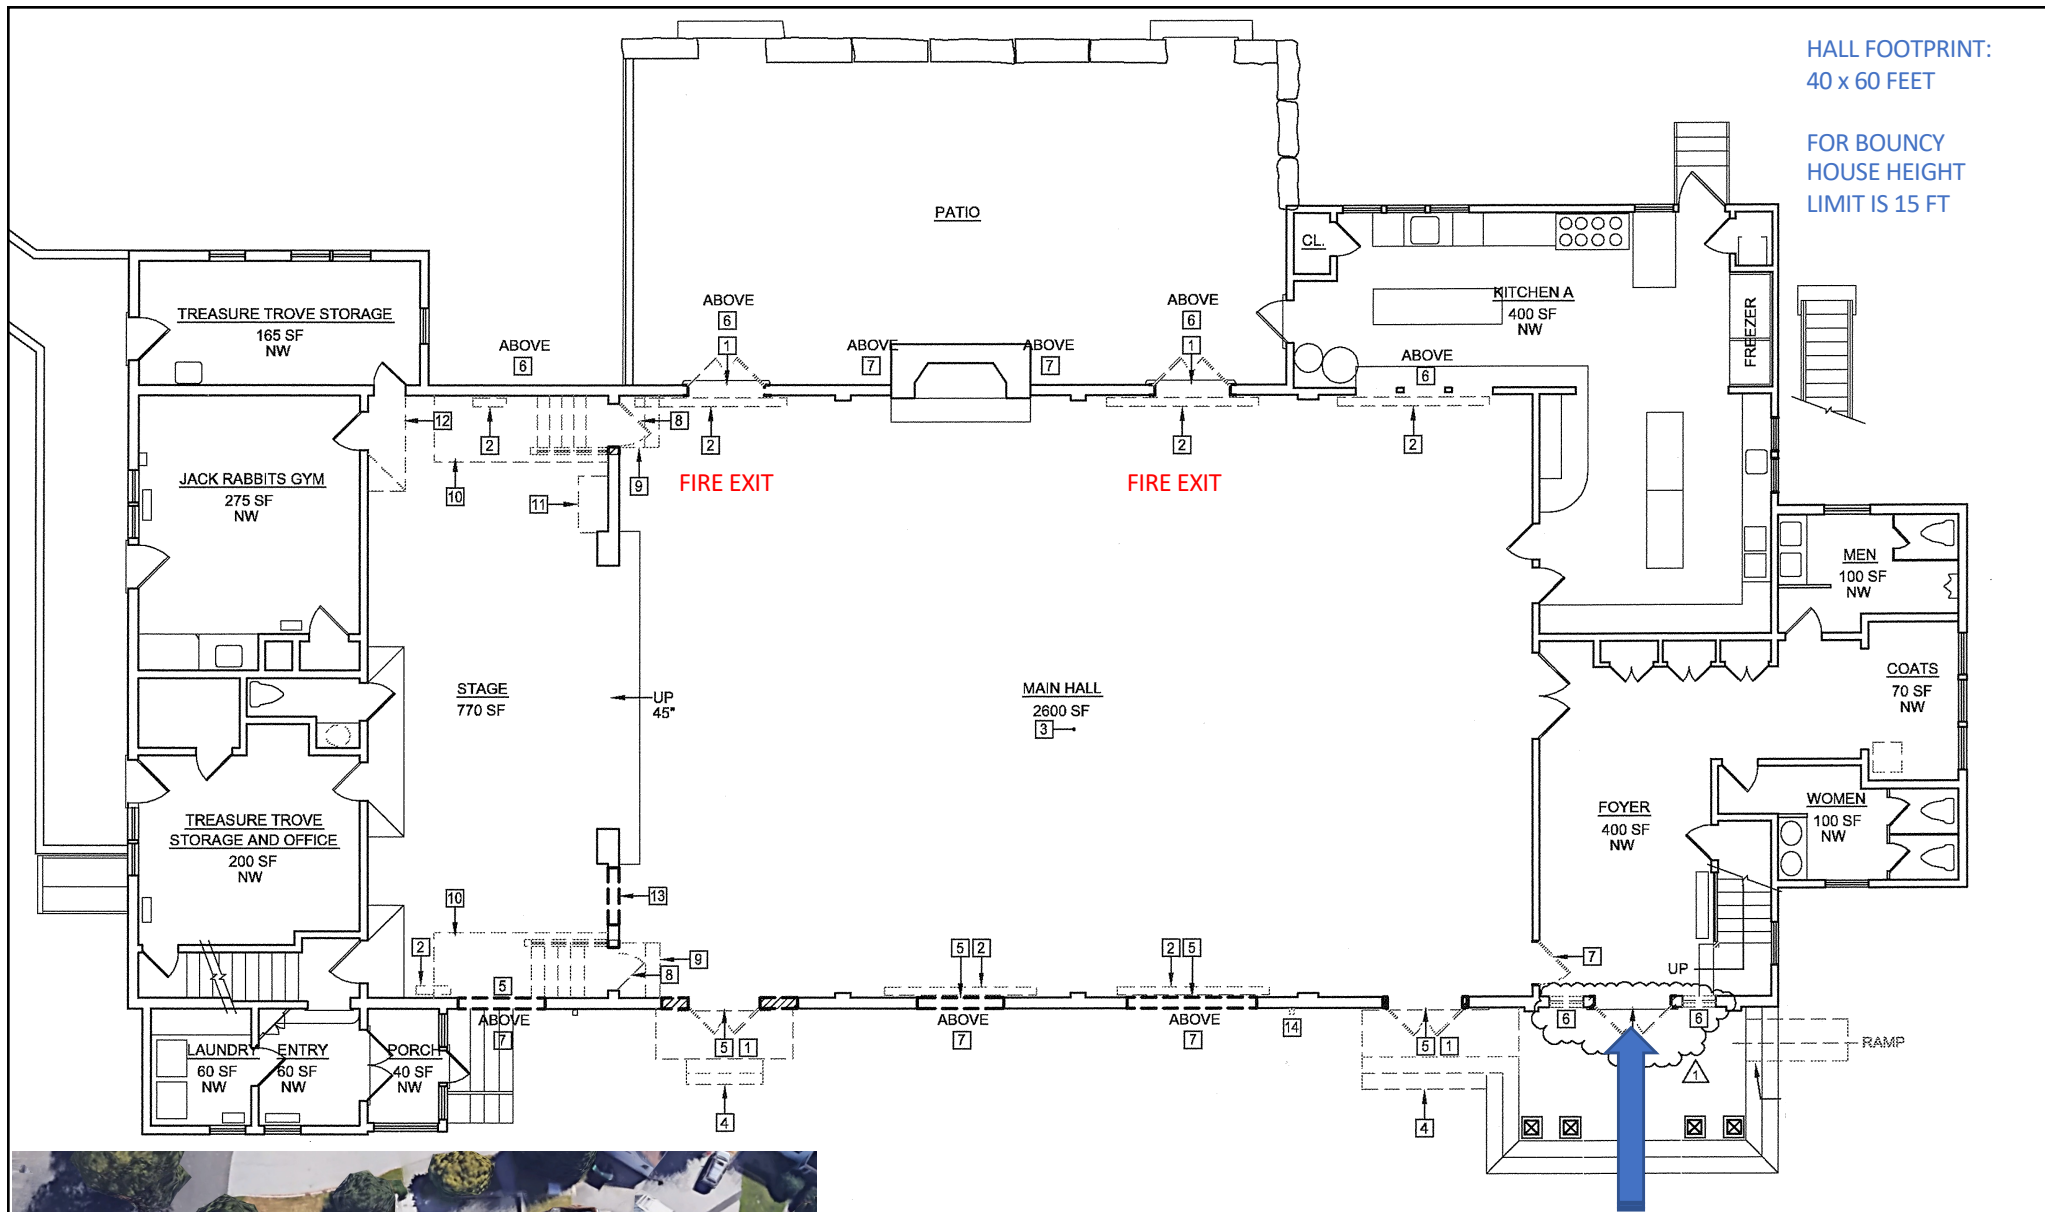

HALL FOOTPRINT:
40 x 60 FEET

FOR BOUNCY
HOUSE HEIGHT
LIMIT IS 15 FT

MAIN ENTRANCE FROM PARKING LOT

VIEW FROM GOOGLE MAPS

LAYOUT DIAGRAM OF COMMUNITY HOUSE FOR EVENT PLANNING ONLY